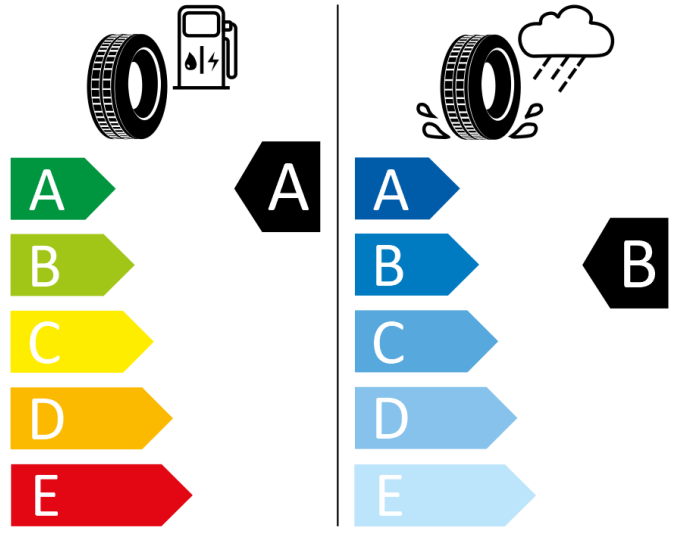

Continental

0358154

205/60 R16 92V

C1

2020/740

Goodyear

546793

205/60 R16 92V

C1

2020/740

Bridgestone

13950

205/60 R16 92V

C1

2020/740