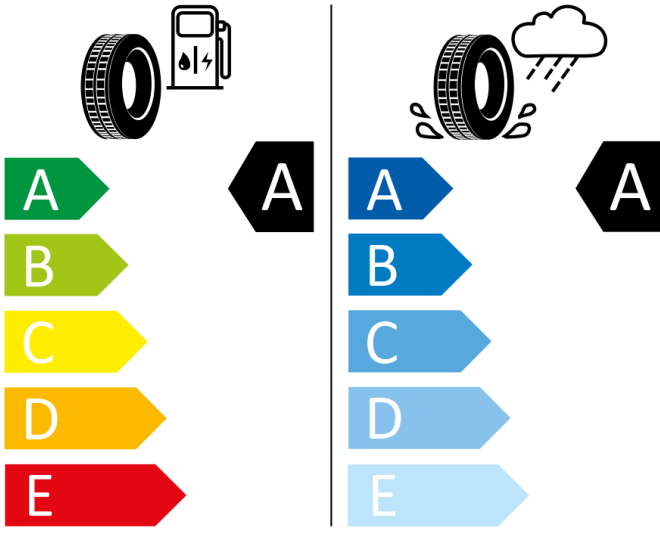

Continental

0358154

205/60 R16 92V

C1

2020/740

Goodyear

546793

205/60 R16 92V

C1

2020/740

Bridgestone

13950

205/60 R16 92V

C1

2020/740