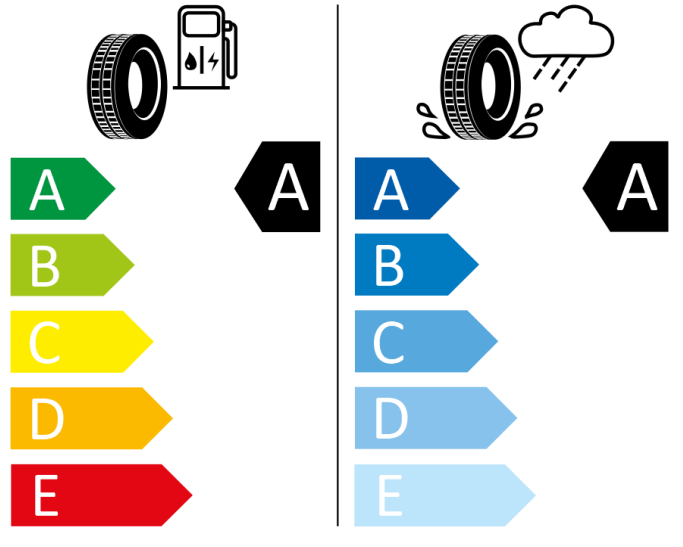

Goodyear

546793

205/60 R16 92V

C1

2020/740

Bridgestone

13950

205/60 R16 92V

C1

2020/740

Continental

0358154

205/60 R16 92V

C1

2020/740