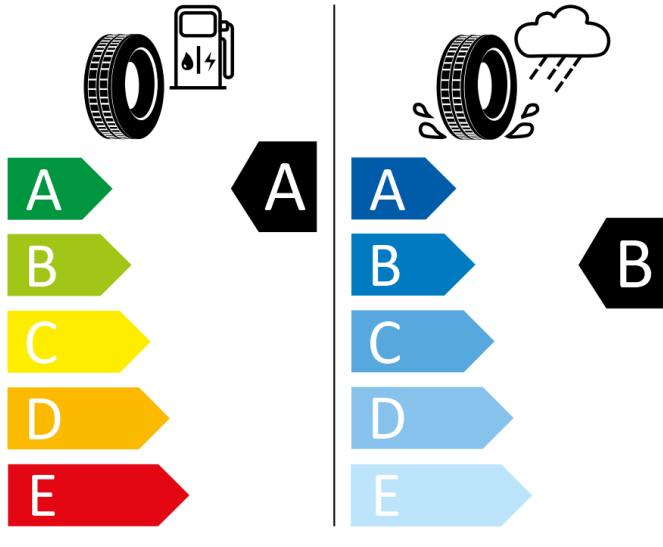

Goodyear

546793

205/60 R16 92V

C1

2020/740

Bridgestone

13950

205/60 R16 92V

C1

2020/740

Continental

0358154

205/60 R16 92V

C1

2020/740