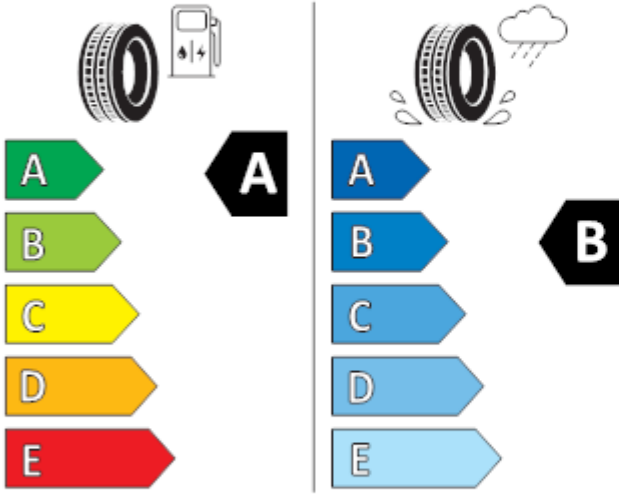

GOODYEAR

545820

215/55R18 95 T

C1

2020/740

BRIDGESTONE

13942

215/55 R18 95 T

C1

2020/740

Continental

0311335

215/55 R 18 95 T

C1

2020/740