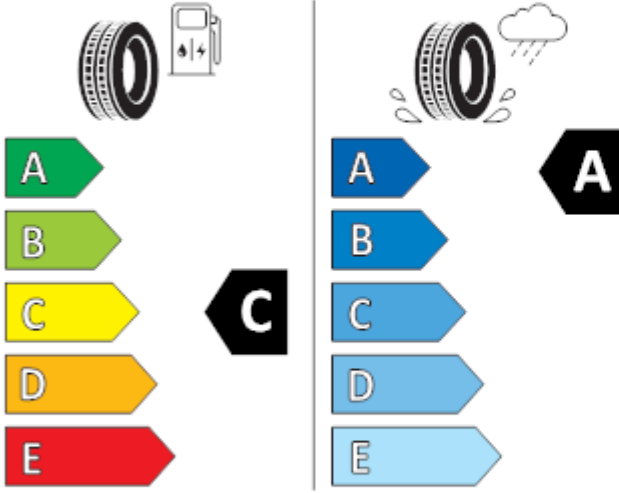

GOODYEAR

528401

215/45R17 91 W XL

C1