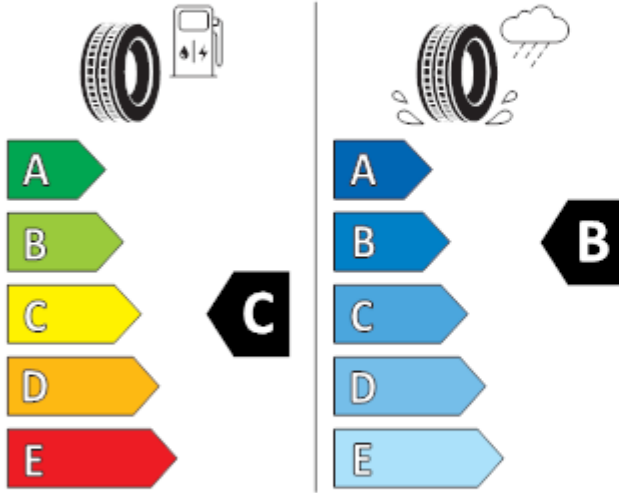

C1

2020/740

Continental

0357365

215/45 R 17 91 W XL

C1

2020/740

GOODYEAR