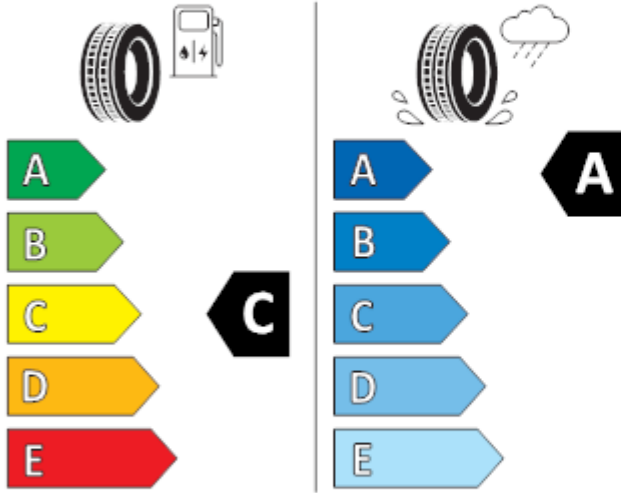

Continental

0357344

215/45 R 17 91 W XL

C1